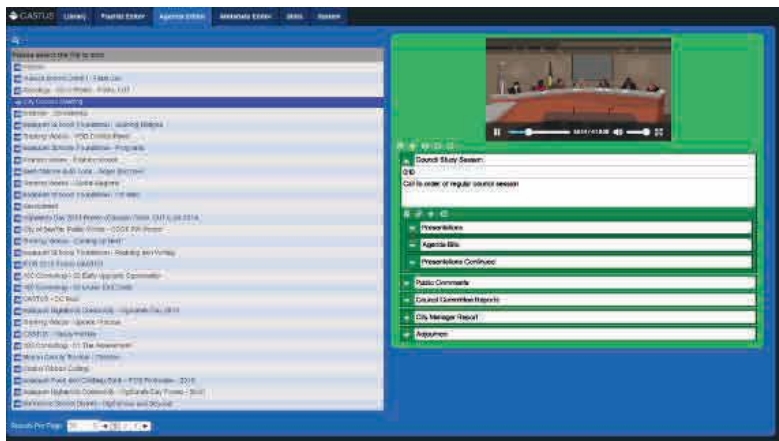

## OVERVIEW

QuickStream with CASTUS Hosting Services provides a complete solution for live streaming and video on demand, allowing you to stream channels simultaneously to multiple destinations in a quality, high definition format. We provide an all in one product, enabling your viewers to browse and view programming within our customizable widget. You can easily upload new programs in seconds, group by program or series, index or chapterize meetings and more. We offer support for OTT and are compatible for streaming to Facebook™, Roku™, YouTube™, etc. QuickStream includes everything you need to provide your viewers with high definition video on demand at an affordable price to you.

## FEATURES

- Customizable ad free widget
- Total support for live or 'side car' closed captioning
- Integration with Roku for no additional cost
- Stream to multiple destinations, including Youtube Live™ Facebook Live™ & CHS, all simultaneously
- Program guide that pulls from QuickRoll or QuickCast
- Searchable online schedule guide
- Customizable widget with mobile support
- Optimized for social media
- HD & SD video playback support
- Back-end admin control panel for video management
- Reporting & play count for VOD and live streaming
- 4TB on-site storage & 2TB storage in the cloud with AWS cloud storage
- Video links for easy sharing
- Shows arranged by program & episode
- Chapterize meeting videos and add linked agenda items and documents live and post

Brandable VOD & Streaming widget  

**CHS**  
CASTUS HOSTING SERVICES

for Live Streaming  
& Video on Demand

VOD Control Panel - web browser based interface  

# QuickStream

QuickStream can be configured as a stand-alone appliance for video on demand, or it can be linked with QuickRoll or QuickCast to offer high definition, live streaming, all day, every day, with extended schedule guide options.