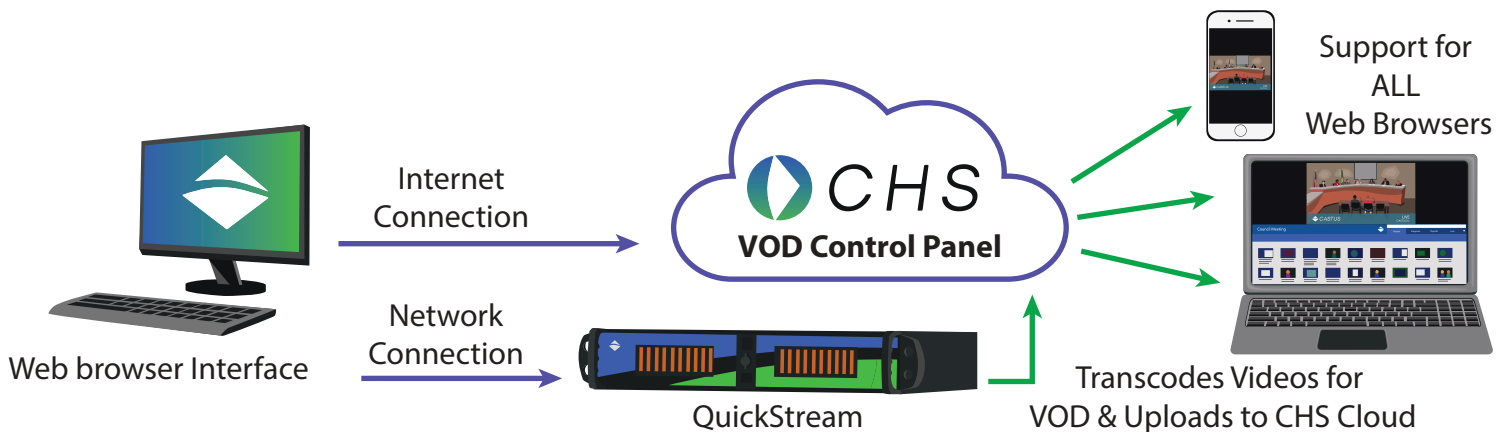

QuickStream

QuickStream can be configured as a stand-alone appliance for video on demand, or it can be linked with QuickRoll or QuickCast to offer high definition, live streaming, all day, every day, with extended schedule guide options.

OUTPUTS

Output Formats	MP4 web viewable
Live Streaming Format	HLS

INPUTS

Supported Formats	MPEG2, MPEG4, vob, m2ts, mov, avi, mp4, m4a, wav, mp3, AAC & AC3

STORAGE

Cloud Storage	2TB (4TB on premise)
Operating System	CASTUS & Linux Operating System
Integrates with	CASTUS QuickRoll, QuickCast & Roku

SPECIFICATIONS

Operating System	Linux CASTUS OS
Control Interface	Web Interface - Firefox or Chrome
Network Connection	(2) 1 gigabit Ethernet connections
Closed Captioning	Live and .vtt format

PHYSICAL

Power	Single 500 Watt power supplies
Power Consumption	100 watts
Dimensions	19"d X 16.5"w X 3.25"h
Weight	30lb

CASTUS is a customer centric organization. We value our customers and promise to provide them with excellent products and reliable support. Our products have evolved over the years directly from customer feedback. We are committed to continually improving our products.